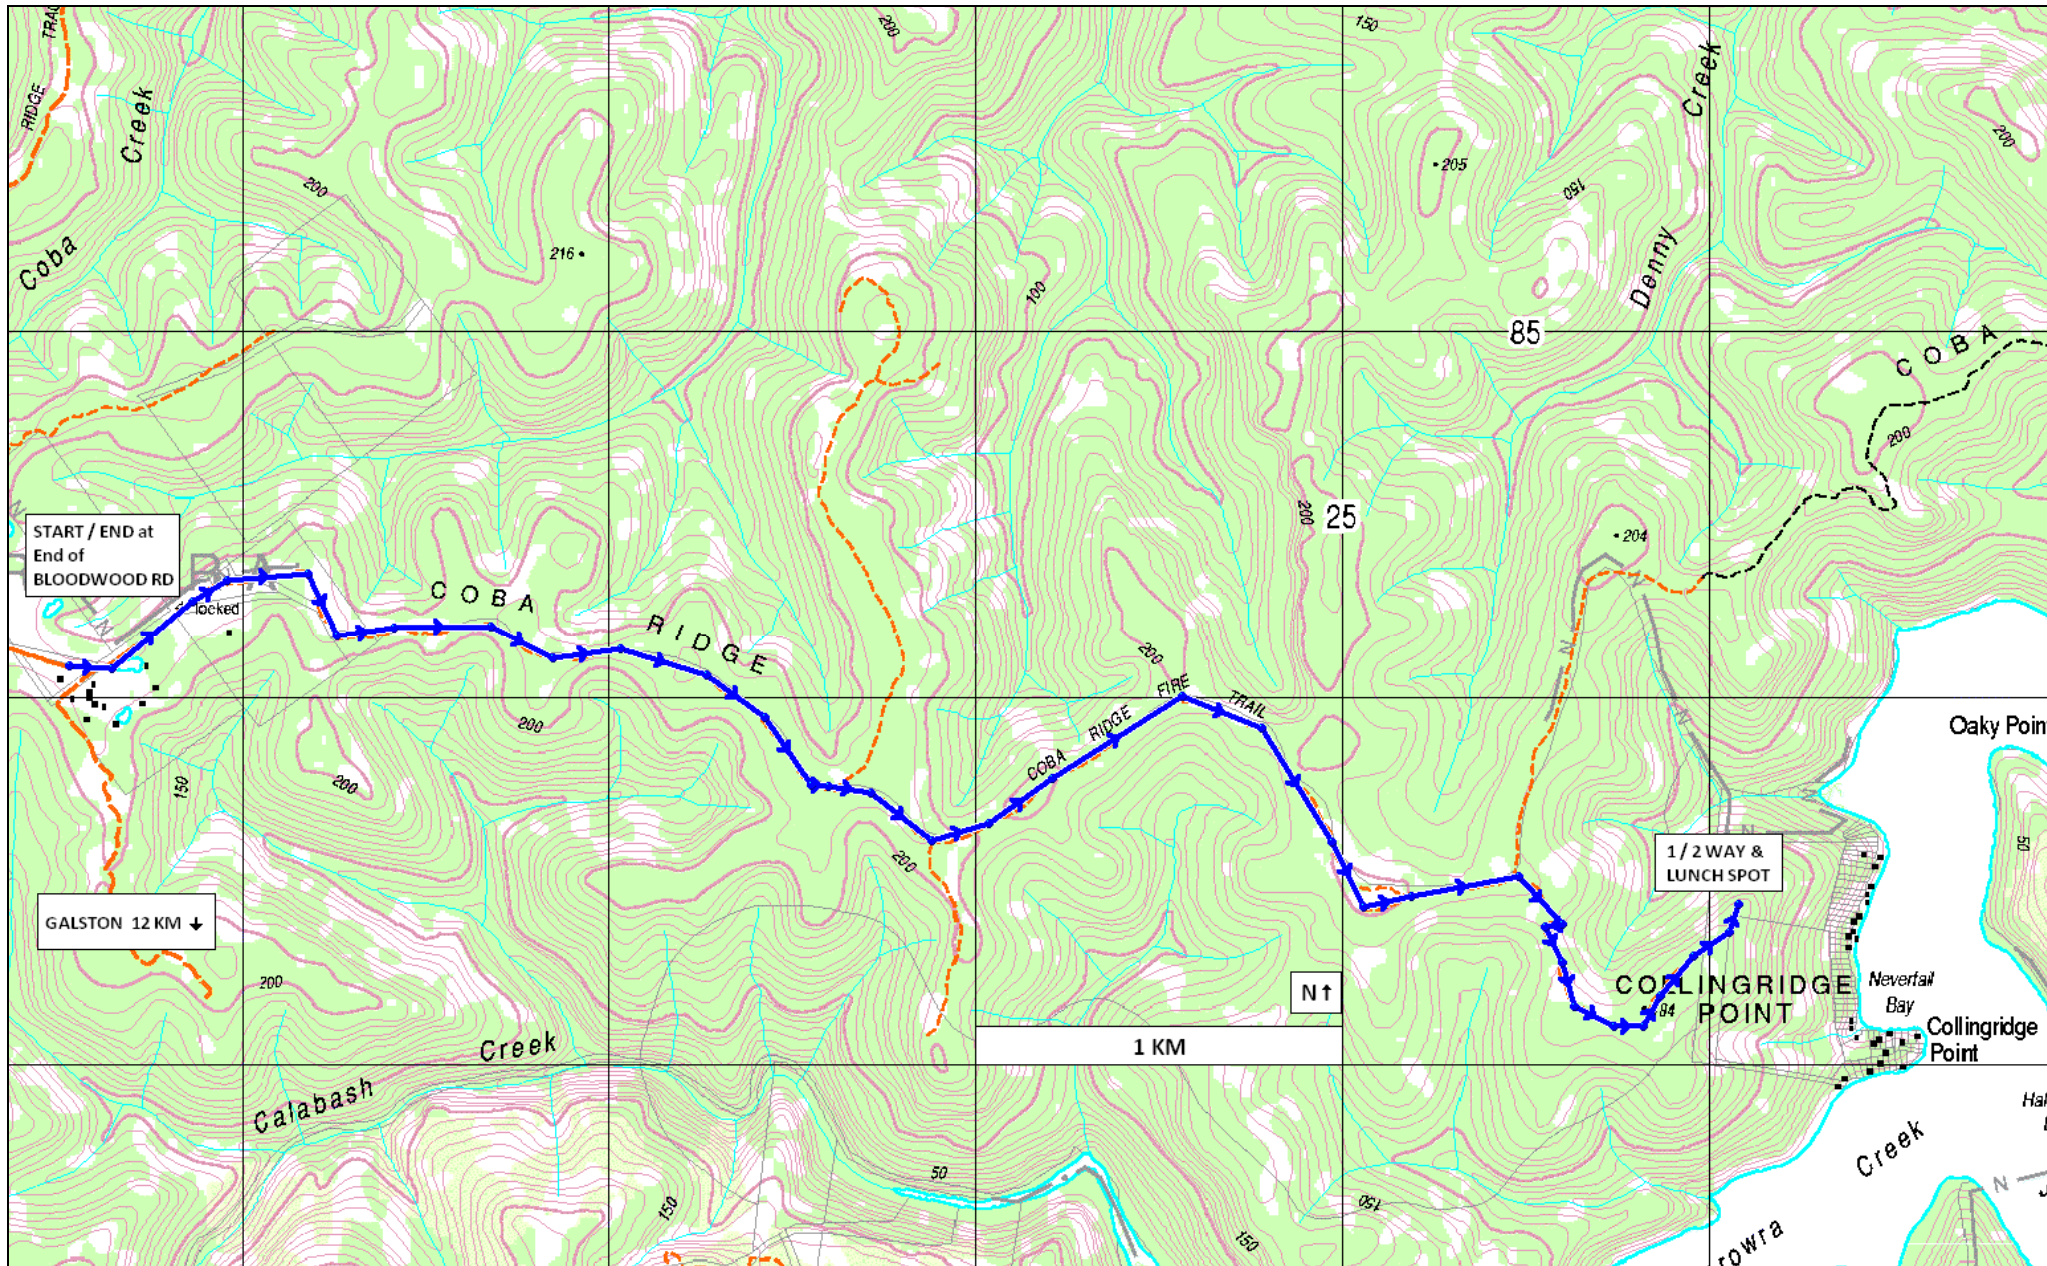

COBA RIDGE WALK NSW MARRAMARRA NATIONAL PARK 12 KM 2 HRS MEDIUM (240 M ASCENT & DESCENT)

Map created using Memory-Map: GPS Navigation Software www.memory-map.com.au Source Data NSW Lands Department www.lands.nsw.gov.au