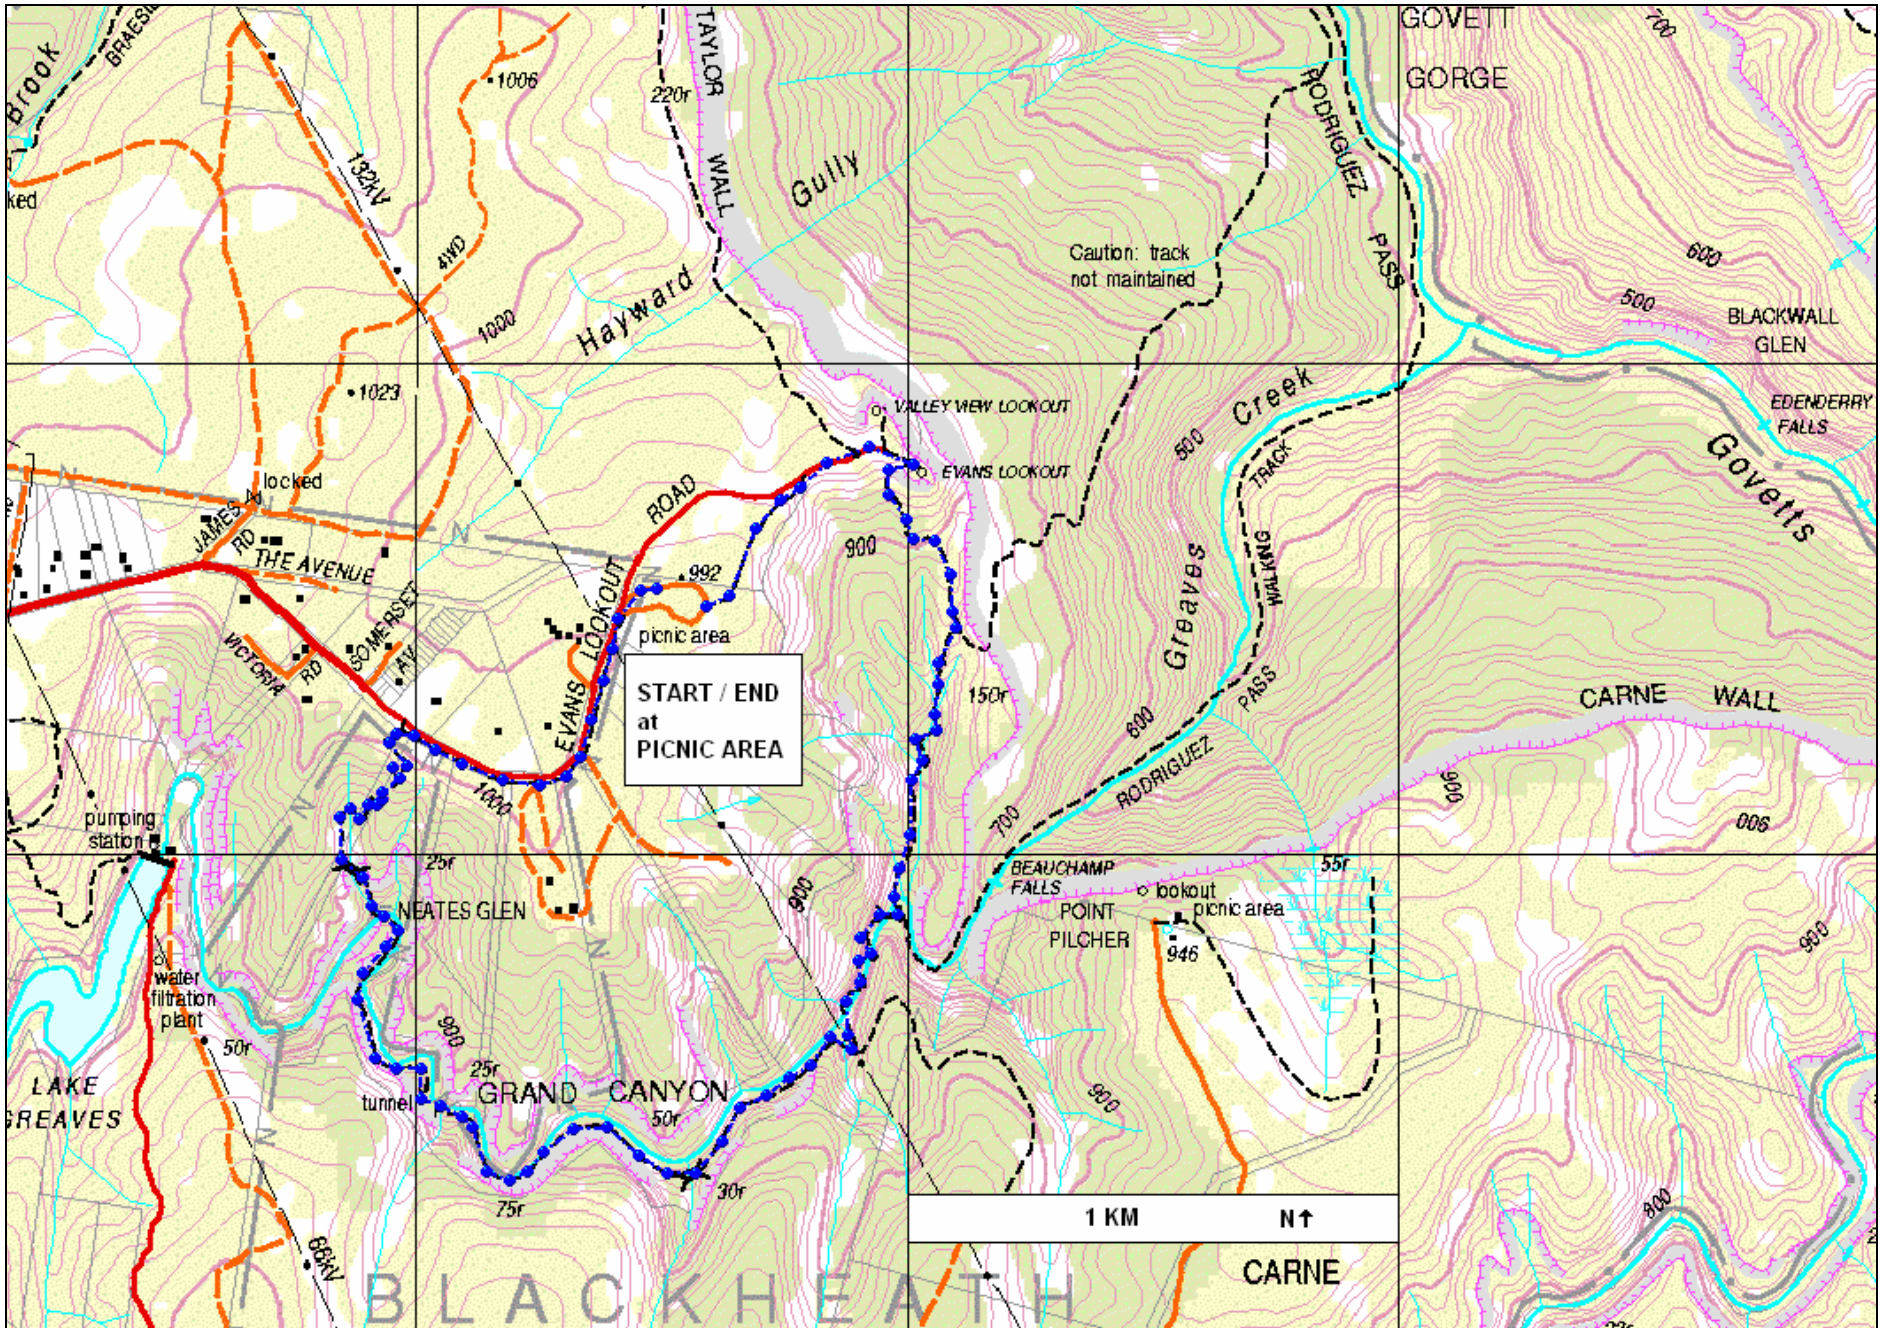

**GRAND CANYON NSW** BLUE MOUNTAINS NATIONAL PARK 5 KM 3.5 HRS MEDIUM (400 M ASCENT & DESCENT)

Map created using Memory-Map: GPS Navigation Software [www.memory-map.com.au](http://www.memory-map.com.au) Source Data NSW Lands Department [www.lands.nsw.gov.au](http://www.lands.nsw.gov.au)